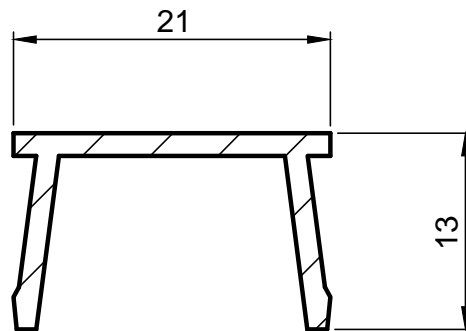

**TOWEREX**

CUSTOMER

PROFILE NO.

**E-5014**

TOWER EXTRUSIONS  
ABEOKUTA EXPRESSWAY, DOPEMU,  
P.O.BOX 1717, IKEJA, LAGOS.

POFILE GROUP

MULTI-PURPOSE ACCESSORIES FOR DOORS & WINDOWS

DESCRIPTION