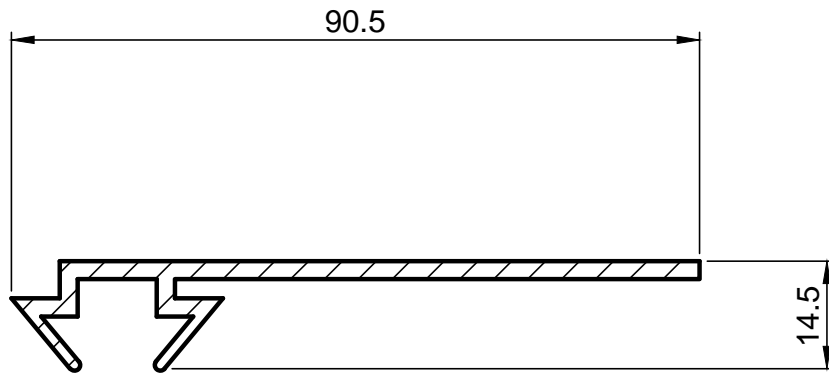

**TOWEREX**

CUSTOMER

PROFILE NO.

**E-5030**

TOWER EXTRUSIONS  
ABEOKUTA EXPRESSWAY, DOPEMU,  
P.O.BOX 1717, IKEJA, LAGOS.

POFILE GROUP

MULTI-PURPOSE ACCESSORIES FOR DOORS & WINDOWS

DESCRIPTION