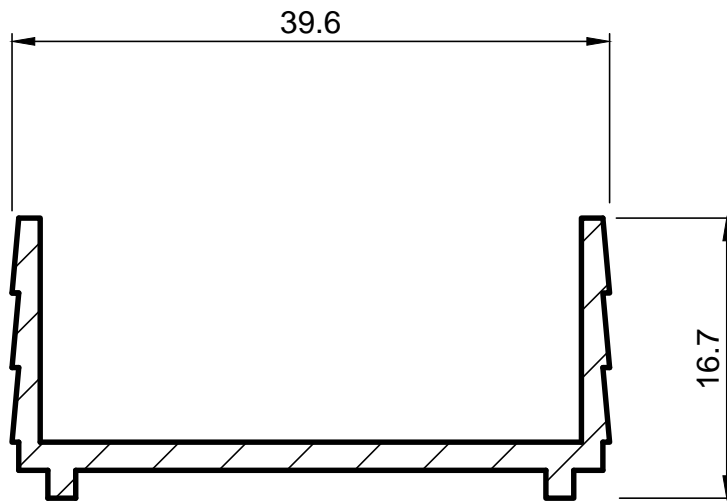

**TOWEREX**

CUSTOMER

PROFILE NO.

**E-5049**

TOWER EXTRUSIONS  
ABEOKUTA EXPRESSWAY, DOPEMU,  
P.O.BOX 1717, IKEJA, LAGOS.

POFILE GROUP

MULTI-PURPOSE ACCESSORIES FOR DOORS & WINDOWS

DESCRIPTION