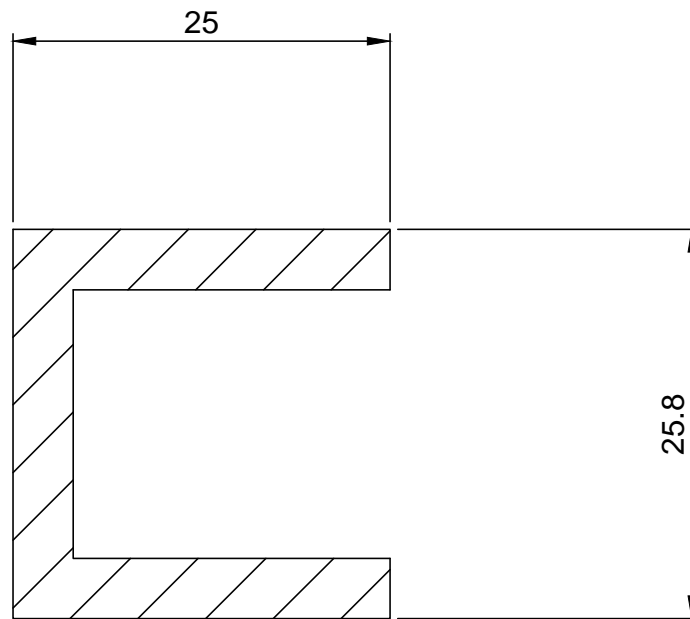

**TOWEREX**

CUSTOMER

PROFILE NO.

**E-5067**

TOWER EXTRUSIONS  
ABEOKUTA EXPRESSWAY, DOPEMU,  
P.O.BOX 1717, IKEJA, LAGOS.

POFILE GROUP

MULTI-PURPOSE ACCESSORIES FOR DOORS & WINDOWS

DESCRIPTION