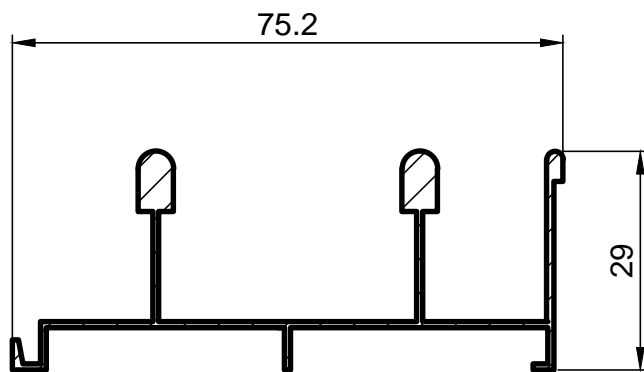

TOWEREX

CUSTOMER

PROFILE NO.

E-5001

TOWER EXTRUSIONS
ABEOKUTA EXPRESSWAY, DOPEMU,
P.O.BOX 1717, IKEJA, LAGOS.

POFILE GROUP

MULTI-TRACK SLIDING DOORS & WINDOWS

DESCRIPTION

OUTER PANEL (2 TRACKS)