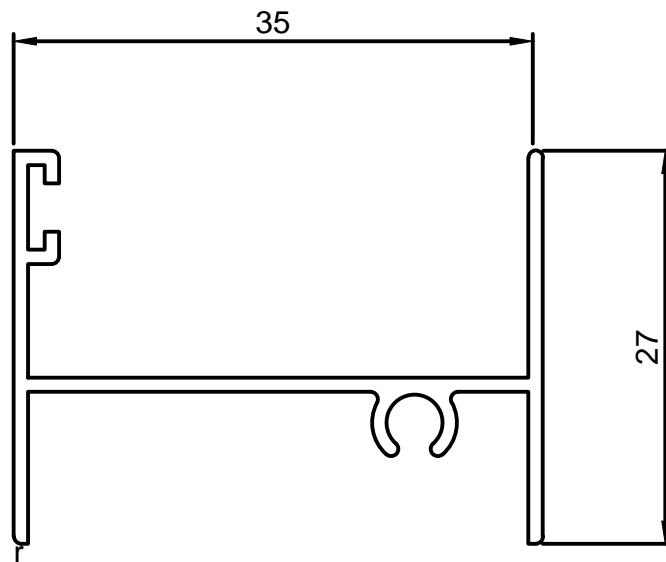

TOWEREX

CUSTOMER

PROFILE NO.
E 5003

TOWER EXTRUSIONS
ABEOKUTA EXPRESSWAY, DOPEMU,
P.O.BOX 1717, IKEJA, LAGOS.

POFILE GROUP

MULTI-TRACK SLIDING DOORS & WINDOWS

DESCRIPTION

OUTER PANEL SINGLE JAM