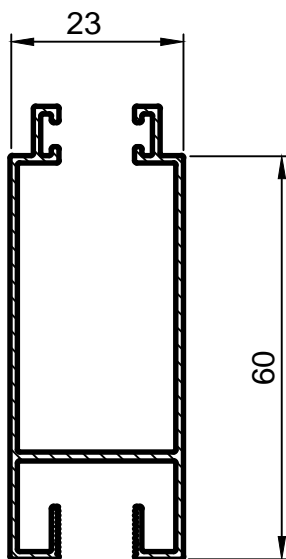

# TOWEREX

CUSTOMER

PROFILE NO.

E-5004

TOWER EXTRUSIONS  
ABEOKUTA EXPRESSWAY, DOPEMU,  
P.O.BOX 1717, IKEJA, LAGOS.

POFILE GROUP

MULTI-TRACK SLIDING DOORS & WINDOWS

DESCRIPTION