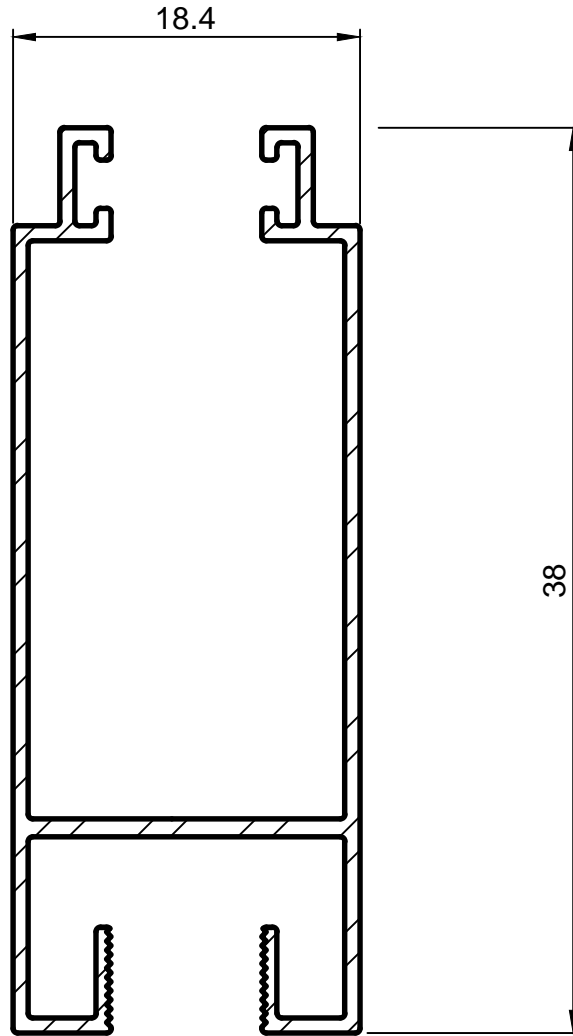

TOWEREX

CUSTOMER

PROFILE NO.

E-5005

TOWER EXTRUSIONS
ABEOKUTA EXPRESSWAY, DOPEMU,
P.O.BOX 1717, IKEJA, LAGOS.

POFILE GROUP

MULTI-TRACK SLIDING DOORS & WINDOWS

DESCRIPTION