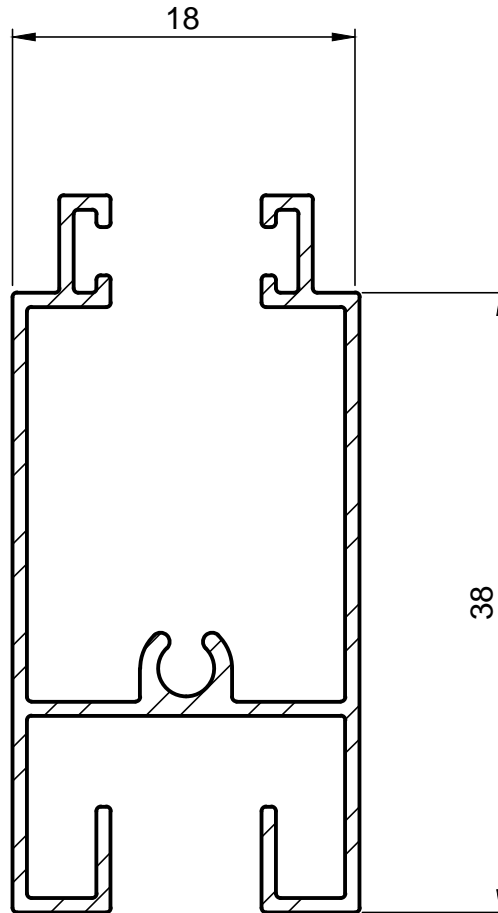

TOWEREX

CUSTOMER

PROFILE NO.

E-5006

TOWER EXTRUSIONS
ABEOKUTA EXPRESSWAY, DOPEMU,
P.O.BOX 1717, IKEJA, LAGOS.

POFILE GROUP

MULTI-TRACK SLIDING DOORS & WINDOWS

DESCRIPTION

SLIDING LEAF (HEADER) FOR DOORS ONLY