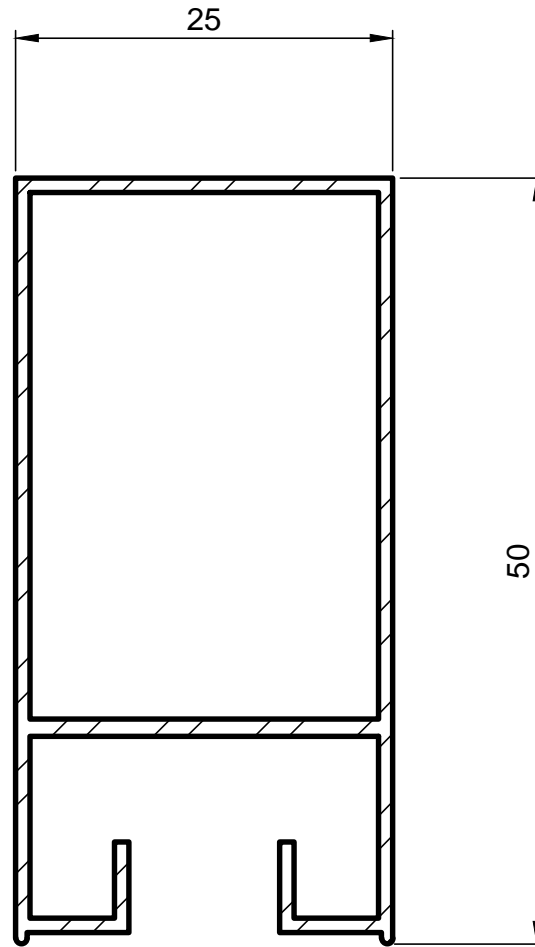

TOWEREX

CUSTOMER

PROFILE NO.

E-5007

TOWER EXTRUSIONS
ABEOKUTA EXPRESSWAY, DOPEMU,
P.O.BOX 1717, IKEJA, LAGOS.

POFILE GROUP

MULTI-TRACK SLIDING DOORS & WINDOWS

DESCRIPTION

SLIDING LEAF JAMB