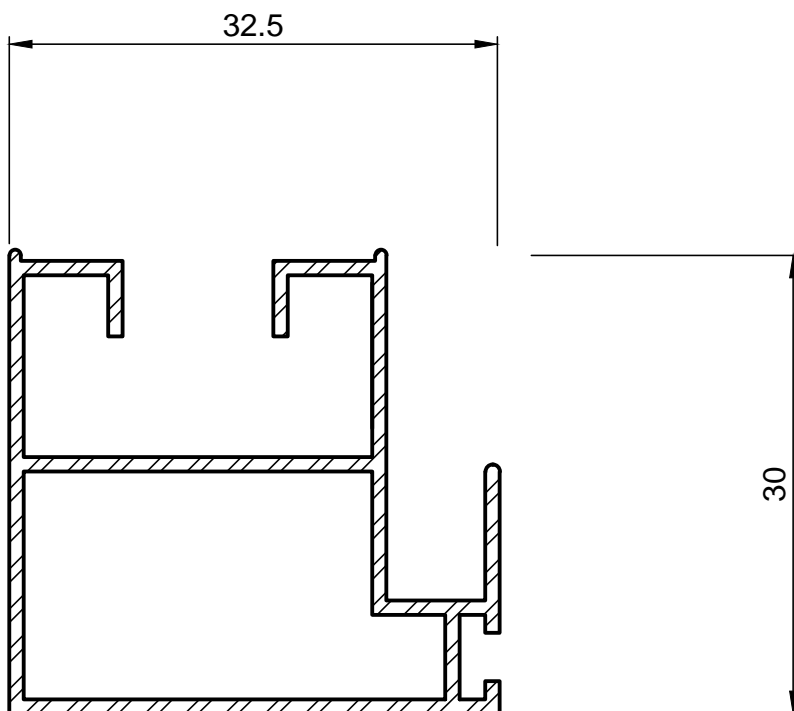

TOWEREX

CUSTOMER

PROFILE NO.
E-5008

TOWER EXTRUSIONS
ABEOKUTA EXPRESSWAY, DOPEMU,
P.O.BOX 1717, IKEJA, LAGOS.

POFILE GROUP

MULTI-TRACK SLIDING DOORS & WINDOWS

DESCRIPTION

MEETING RAIL