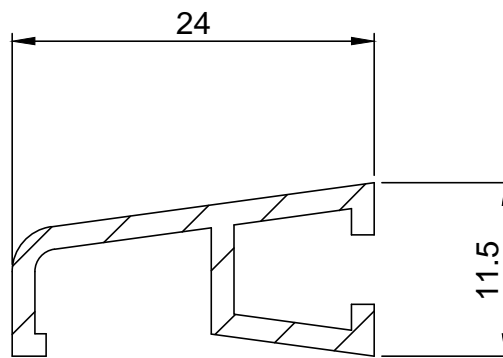

TOWEREX

CUSTOMER

PROFILE NO.

E-5019

TOWER EXTRUSIONS
ABEOKUTA EXPRESSWAY, DOPEMU,
P.O.BOX 1717, IKEJA, LAGOS.

POFILE GROUP

MULTI-PURPOSE ACCESSORIES FOR DOORS & WINDOWS

DESCRIPTION