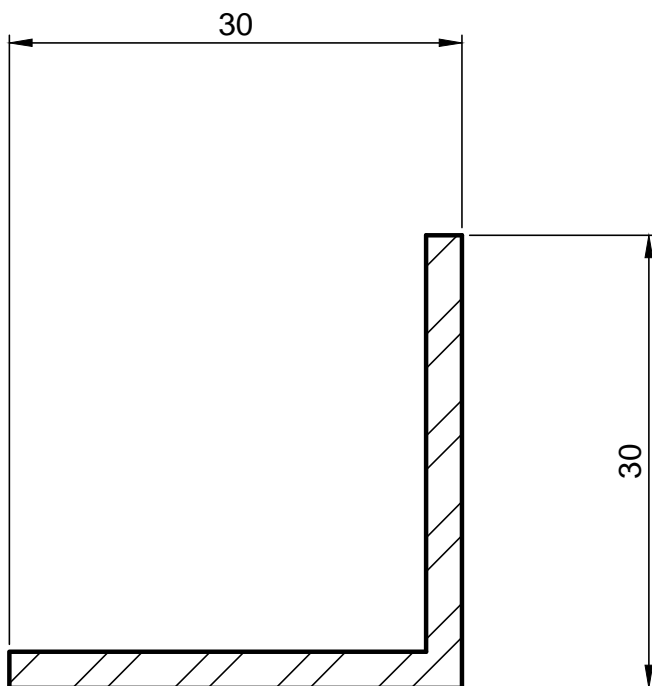

TOWEREX

CUSTOMER

PROFILE NO.
E-5028

TOWER EXTRUSIONS
ABEOKUTA EXPRESSWAY, DOPEMU,
P.O.BOX 1717, IKEJA, LAGOS.

POFILE GROUP

MULTI-PURPOSE ACCESSORIES FOR DOORS & WINDOWS

DESCRIPTION

CORNER CLEAT