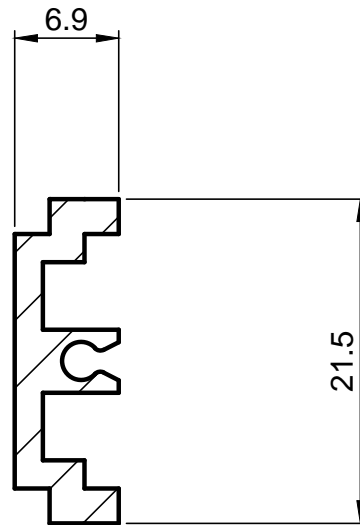

**TOWEREX**

CUSTOMER

PROFILE NO.

**E-5032**

TOWER EXTRUSIONS  
ABEOKUTA EXPRESSWAY, DOPEMU,  
P.O.BOX 1717, IKEJA, LAGOS.

POFILE GROUP

MULTI-PURPOSE ACCESSORIES FOR DOORS & WINDOWS

DESCRIPTION