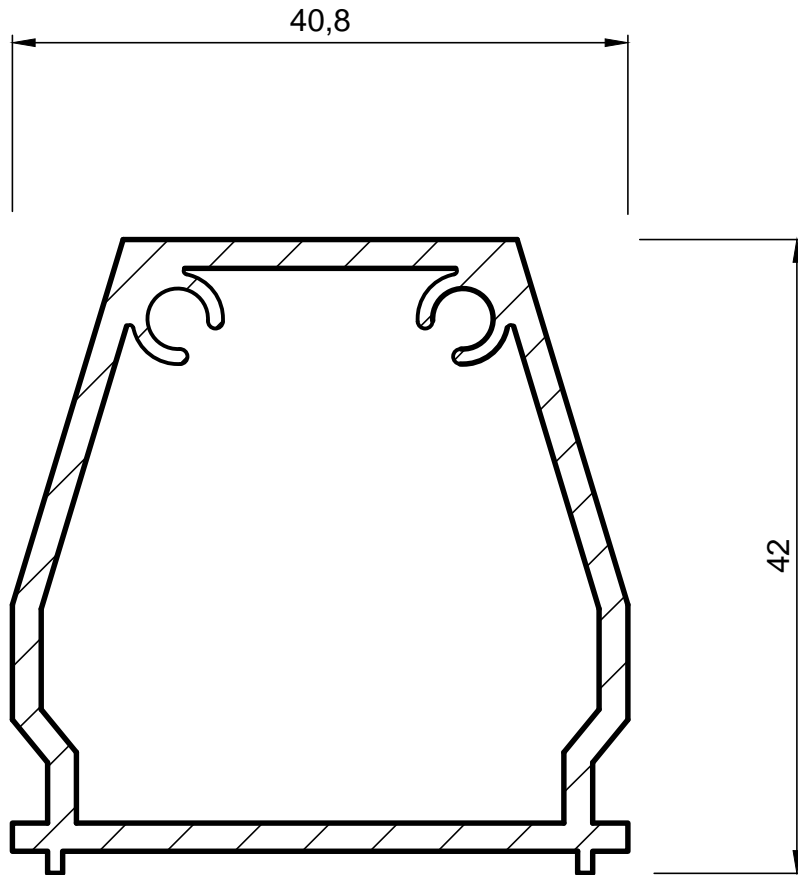

TOWEREX

CUSTOMER

PROFILE NO.

E-5066

TOWER EXTRUSIONS
ABEOKUTA EXPRESSWAY, DOPEMU,
P.O.BOX 1717, IKEJA, LAGOS.

POFILE GROUP

MULTI-PURPOSE ACCESSORIES FOR DOOR & WINDOW

DESCRIPTION

BRACKET