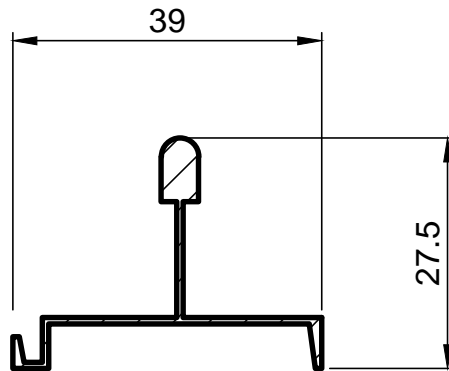

TOWEREX

CUSTOMER

PROFILE NO.

E-5002

TOWER EXTRUSIONS
ABEOKUTA EXPRESSWAY, DOPEMU,
P.O.BOX 1717, IKEJA, LAGOS.

POFILE GROUP

MULTI-TRACK SLIDING DOORS & WINDOWS

DESCRIPTION