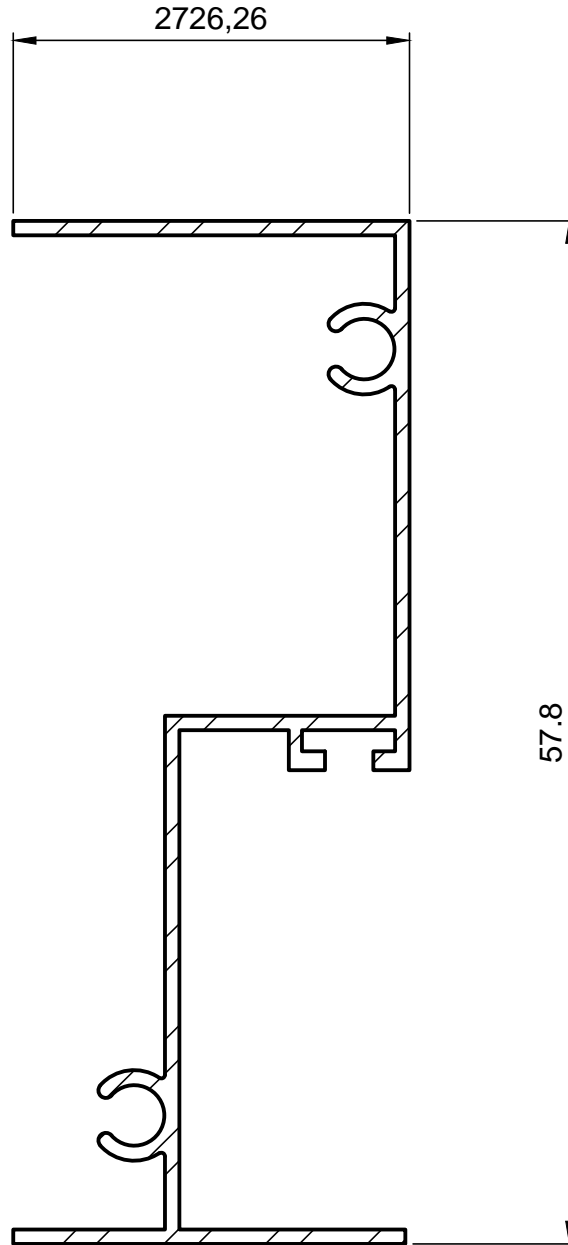

TOWEREX

CUSTOMER

PROFILE NO.

E-5033

TOWER EXTRUSIONS
ABEOKUTA EXPRESSWAY, DOPEMU,
P.O.BOX 1717, IKEJA, LAGOS.

POFILE GROUP

MULTI-TRACK SLIDING DOORS & WINDOWS

DESCRIPTION

OUTER PANEL DOUBLE JAMB